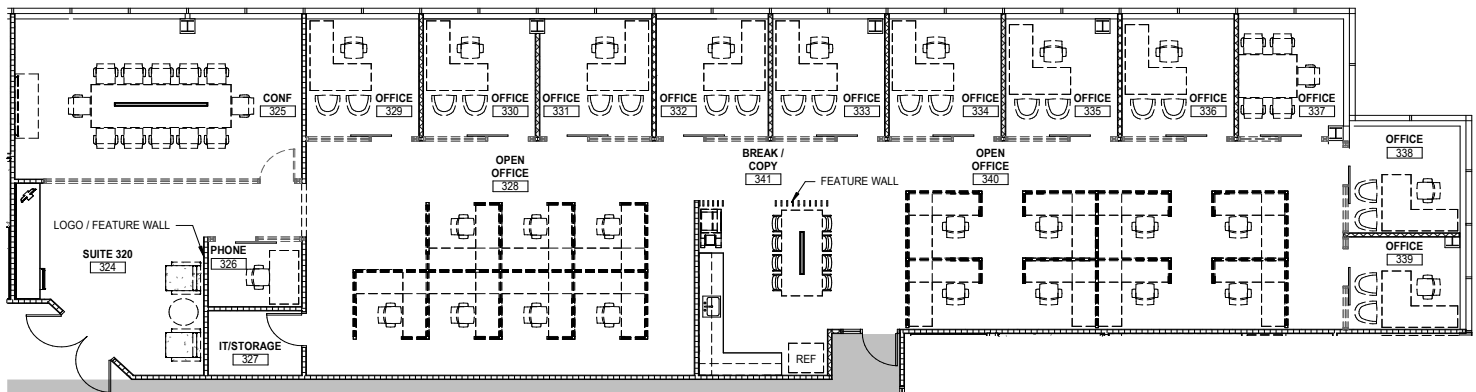

M

Meridian

make your mark

Suite 320

4,826 RSF

Two Meridian Crossings, Richfield, MN

3RD FLOOR

STEVE SHEPHERD | SIOR
Senior Managing Director